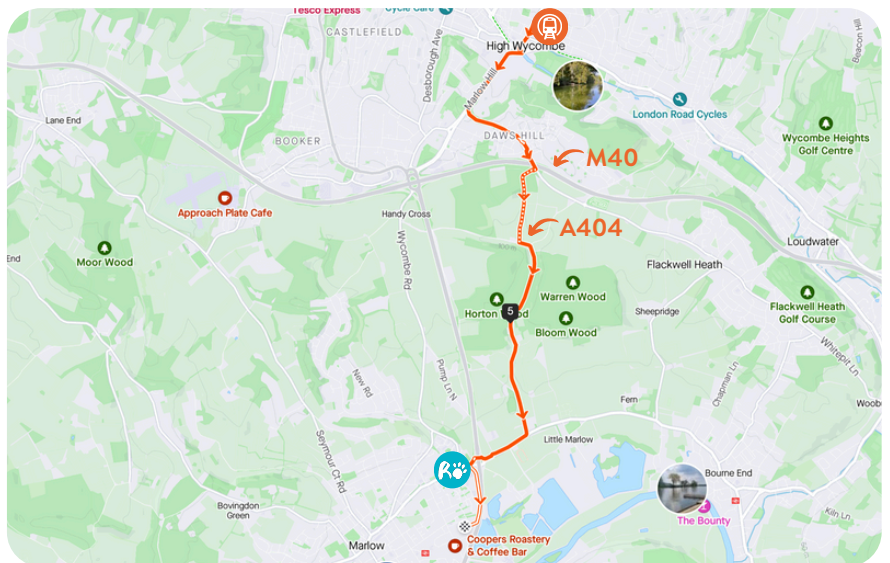

### Marlow Train Station

Five minute drive from The Ralph

Station Approach

Marlow

Buckinghamshire

SL7 1NT

Hourly service to and from Maidenhead, stopping at Bourne End, Cookham, and Furze Platt.

Further services from Maidenhead towards London Paddington, London Liverpool Street, Reading, and Didcot Parkway.

### High Wycombe Train Station

Fifteen minute drive from The Ralph

Amersham Hill

High Wycombe

Buckinghamshire

HP13 6NN

Services to London Marylebone, Oxford, Banbury, Birmingham

# PUBLIC TRANSPORT GUIDE

## BUSES

The nearest bus stop to The Ralph is on Little Marlow Road, at the end of Newtown Road, opposite or adjacent to Bobmore Lane.

155 Marlow to Maidenhead  
160 Marlow to Marlow  
800 Reading to High Wycombe  
850 Reading to High Wycombe  
X80 High Wycombe to Henley