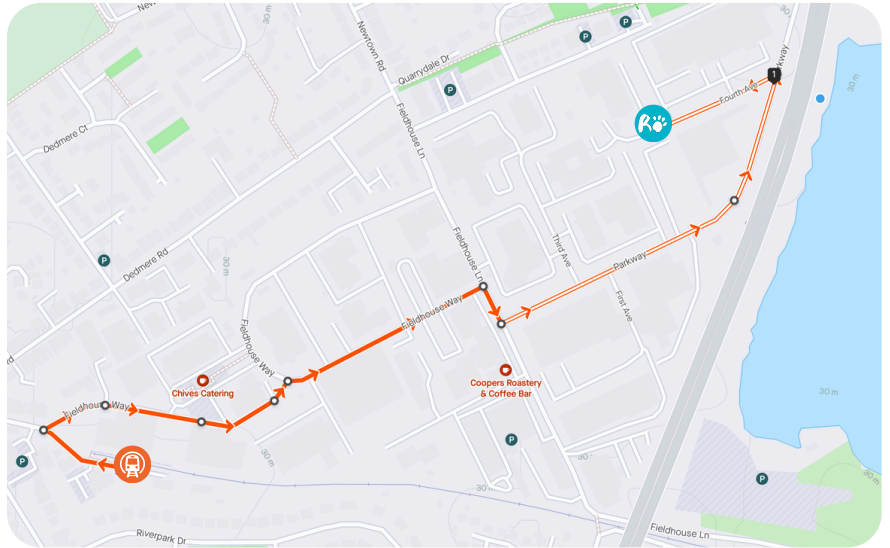

## TRAINS

### Marlow Train Station

Five minute drive from The Ralph

Station Approach

Marlow

Buckinghamshire

SL7 1NT

Hourly service to and from Maidenhead, stopping at Bourne End, Cookham, and Furze Platt.

Further services from Maidenhead towards London Paddington, London Liverpool Street, Reading, and Didcot Parkway.

### High Wycombe Train Station

Fifteen minute drive from The Ralph

Amersham Hill

High Wycombe

Buckinghamshire

HP13 6NN

Services to London Marylebone, Oxford, Banbury, Birmingham

## BUSES

The nearest bus stop to The Ralph is on Little Marlow Road, at the end of Newtown Road, opposite or adjacent to Bobmore Lane.

155 Marlow to Maidenhead  
160 Marlow to Marlow  
800 Reading to High Wycombe  
850 Reading to High Wycombe  
X80 High Wycombe to Henley